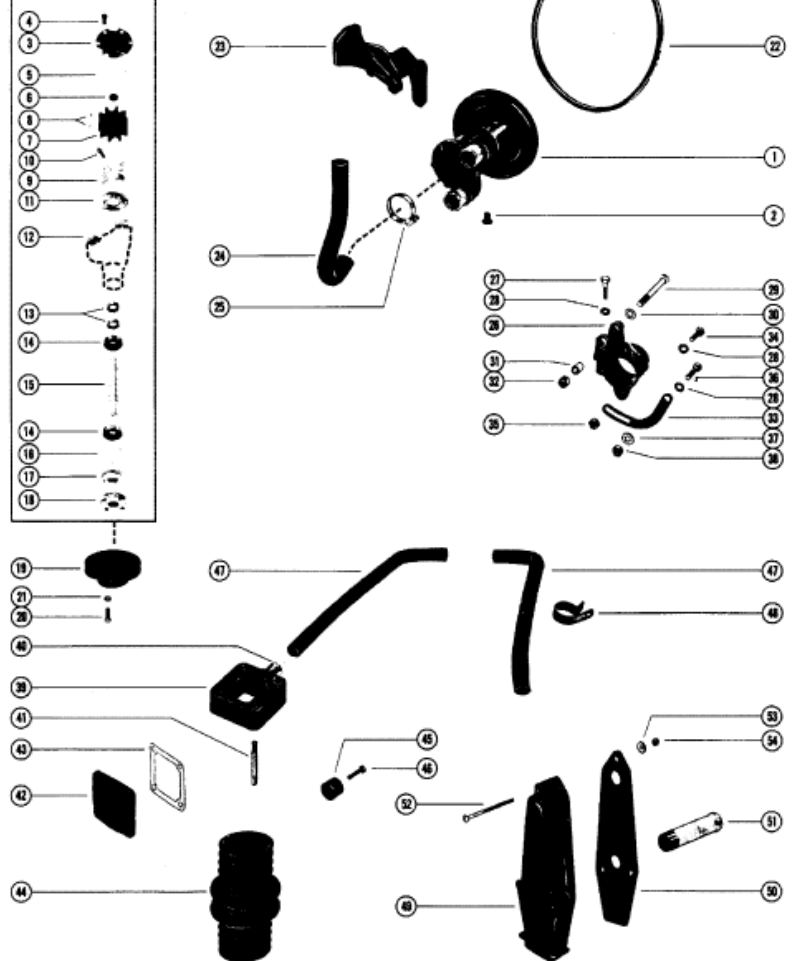

**BREAKDOWN OF WATER PUMP**

Parts List						
Ref	Class	Part	Description	Qty	Comment	Footnote
-		61651A 1	INSTALLATION KIT, FRESH WAT	1		
1	46	63450A 2	WATER PUMP ASSEMBLY, COP	1		
2	22	32802	PLUG, PIPE - DRAIN	1		
3		59155	COVER, WATER PUMP	1		
4	10	28635	SCREW, COVER TO WATER I	6		
5	25	59712	"O" RING, WATER PUMP COV	1		
6	19	59504	PLUG, IMPELLER	1		
7	47	59362A 1	IMPELLER	1		
8	28	56662	KEY, IMPELLER DRIVE	2		
9		59363A 1	CAM SEGMENT ASSEMBLY	1		
10	10	60777	SCREW, CAM SEGMENT ATT	1		
11		59503	WEAR PLATE, IMPELLER	1		
12	23	47511	SLEEVE, WATER PUMP	2		
13	26	23300	OIL SEAL, WATER PUMP SHA	2		
14	30	20861	BALL BEARING, WATER PUM	2		
15		59501	SHAFT, WATER PUMP	1		
16	53	23720	RING, SNAP - BALL BEARING	1		
17	26	59564	OIL SEAL, WATER PUMP SHA	1		
18		47530	HUB, WATER PUMP PULLEY	1		
19		59762	PULLEY, WATER PUMP	1		
20	10	47277	SCREW, WATER PUMP PULLE	4		
21	13	39107	LOCKWASHER, WATER PUMP	4		
22	57	60327	"V" BELT, WATER PUMP	1		
23		61859	BRACKET, ALTERNATOR	1		
24	32	54906	HOSE, SEA WATER PUMP TO I	1		
24	32	57230	HOSE, PUMP TO OIL COOLER I	1		
24	32	57231	HOSE - OIL COOLER TO HEAT E	1		
25	54	32780	CLAMP, HOSE TO SEA WATER	2		
26		49581	BRACKET, WATER PUMP TO A	1		
27	10	34354	SCREW, CLAMPING - WATER F	1		
28	13	35048	LOCKWASHER, WATER PUMP	3		
29	10	52409	SCREW, WATER PUMP BRACK	1		
30	12	20553	WASHER, WATER PUMP BRAC	1		
31	23	33186	BUSHING, WATER PUMP BRAC	1		
32	11	23161	NUT, WATER PUMP BRACKET	1		
33		61860	BRACE, WATER PUMP BRACK	1		
34	10	34353	SCREW, WATER PUMP BRACK	1		
35	11	28517	NUT, WATER PUMP BRACKET	1		
36	10	26632	SCREW, WATER PUMP BRACE	1		
37	12	34714	WASHER, WATER PUMP BRAC	1		